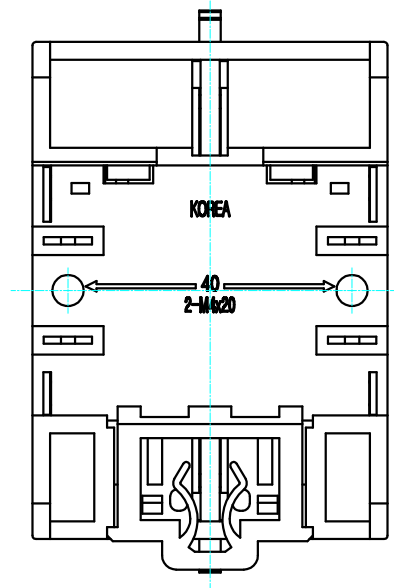

DSP-DGFR

REV'No	DATE	DESCRIPTION	DR'N	CH'D	APP'D
①					
③					
②					
①					

PROJECT	
TITLE	DSP-DGFR

DR'N BY	CH'D BY	APP'D BY	SCALE	WORK No.	CAD FILE NAME	SHEET No.
			1/NS		SAMPLE	/
			DRAWING No.		REV' No.	
Sam Who DSP Ltd. 삼화DSP 주식회사			20-1019-003			