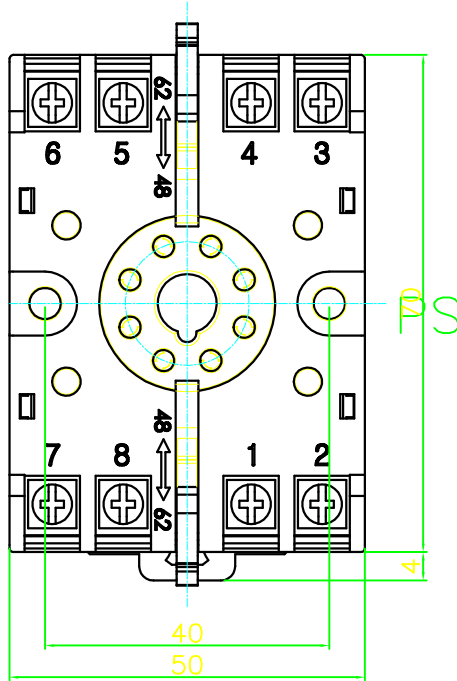

DSP-DGFR

REV'No	DATE	DESCRIPTION	DR'N	CH'D	APP'D
①					
③					
②					
①					

PROJECT	
TITLE	DSP-DGFR

DR'N BY	CH'D BY	APP'D BY	SCALE	WORK No.	CAD FILE NAME	SHEET No.
			1/NS		SAMPLE	/
			DRAWING No.		REV' No.	
Sam Who DSP Ltd. 삼화DSP 주식회사			20-1019-003			