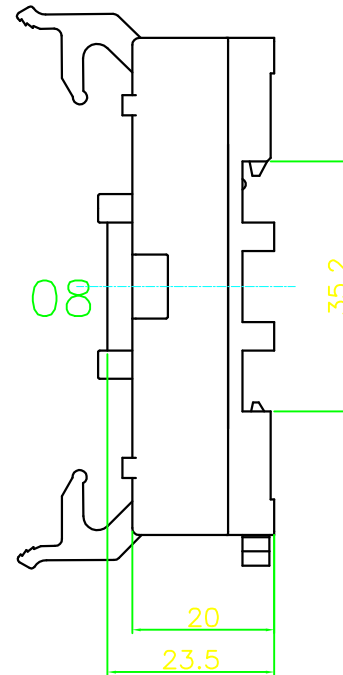

DSP-DGFR

REV'No	DATE	DESCRIPTION	DR'N	CH'D	APP'D
①					
③					
②					
①					

PROJECT	
TITLE	DSP-DGFR

DR'N BY	CH'D BY	APP'D BY	SCALE	WORK No.	CAD FILE NAME	SHEET No.
			1/NS		SAMPLE	/
			DRAWING No.		REV' No.	
Sam Who DSP Ltd. 삼화DSP 주식회사			20-1019-003			