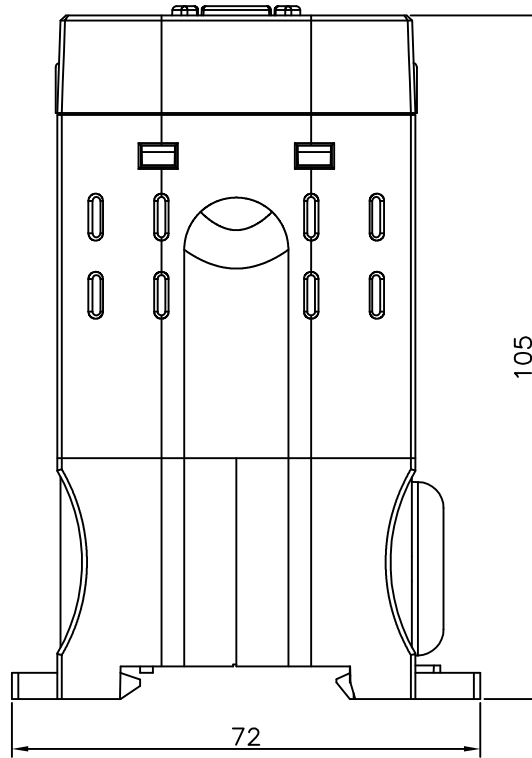

# DSP-CCM-N 관통형 치수도

METER

DSP-AOM-N 단자형 치수도

MCC is seleted by logic key : Meter RUN / C-M is close, open in trip

RCS is seleted by logic key : DCS/sensor RUN / C-R is close, open in trip