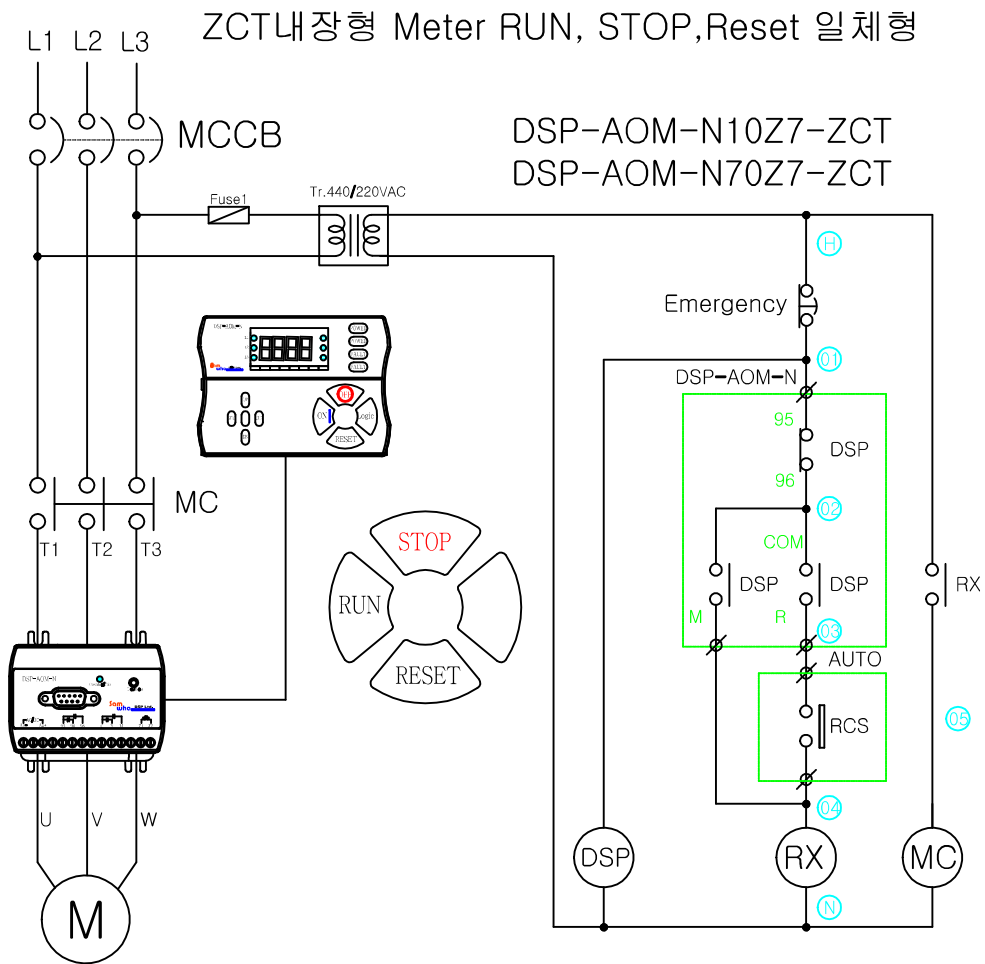

# DSP-CCM-N 관통형 치수도

METER

DSP-AOM-N 단자형 치수도

MCC is seleted by logic key : Meter RUN / C-M is close, open in trip

RCS is seleted by logic key : DCS/sensor RUN / C-R is close, open in trip