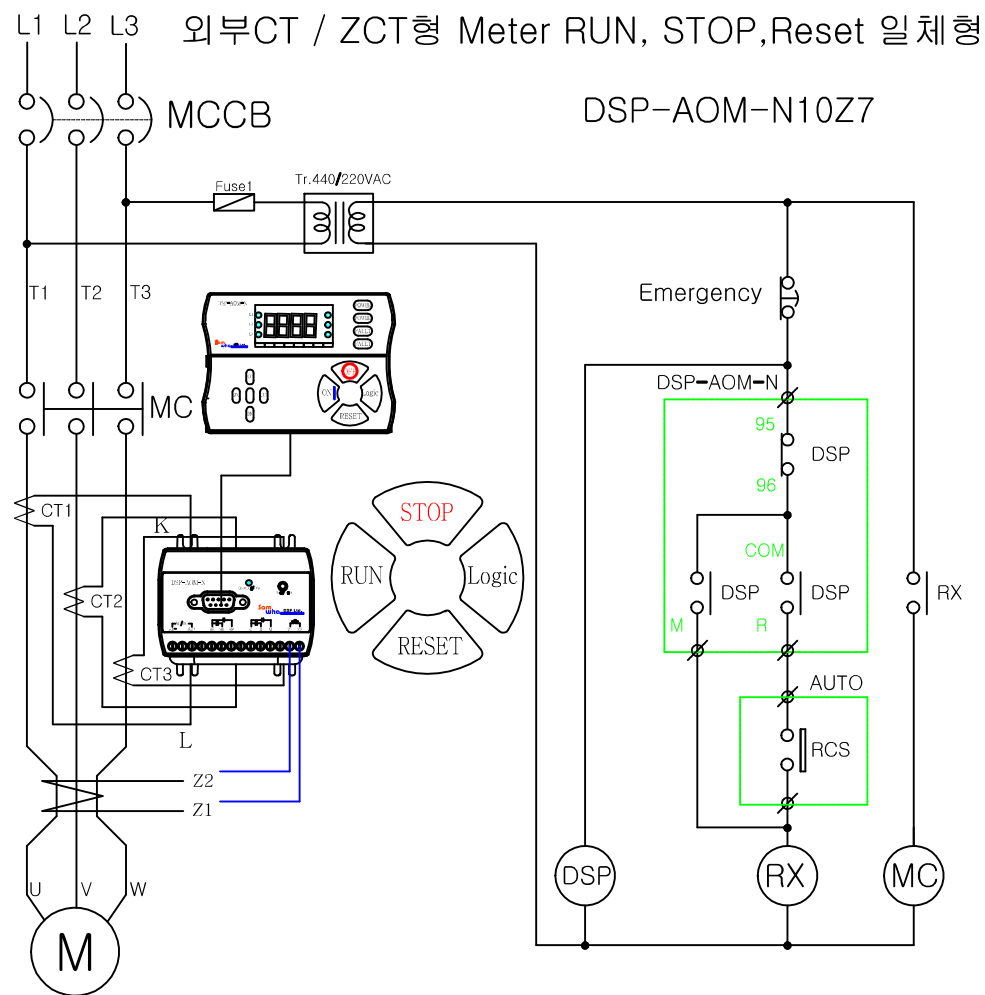

# DSP-CCM-N 관통형 치수도

METER

DSP-AOM-N 단자형 치수도

MCC is seleted by logic key : Meter RUN / C-M is close, open in trip

RCS is seleted by logic key : DCS/sensor RUN / C-R is close, open in trip