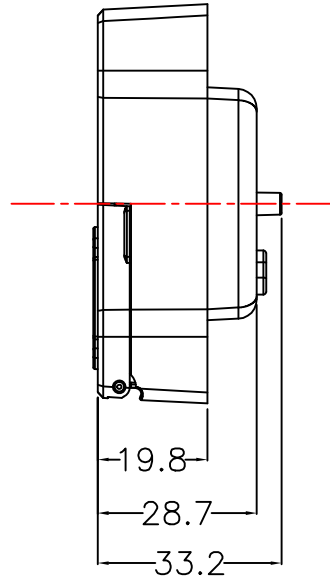

# DSP-CCM-N 관통형 치수도

METER

DSP-AOM-N 단자형 치수도

MCC is seleted by logic key : Meter RUN / C-M is close, open in trip

RCS is seleted by logic key : DCS/sensor RUN / C-R is close, open in trip