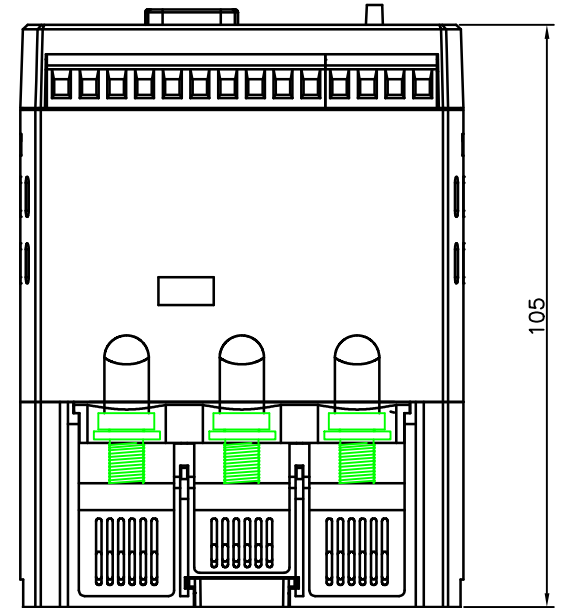

# DSP-CCM-N 관통형 치수도

METER

DSP-AOM-N 단자형 치수도

MCC is seleted by logic key : Meter RUN / C-M is close, open in trip

RCS is seleted by logic key : DCS/sensor RUN / C-R is close, open in trip