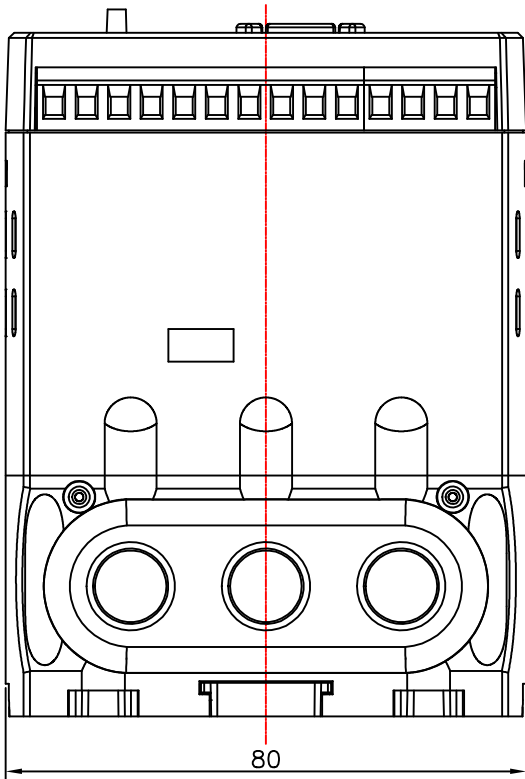

# DSP-CCM-N 관통형 치수도

METER

DSP-AOM-N 단자형 치수도

MCC is seleted by logic key : Meter RUN / C-M is close, open in trip

RCS is seleted by logic key : DCS/sensor RUN / C-R is close, open in trip