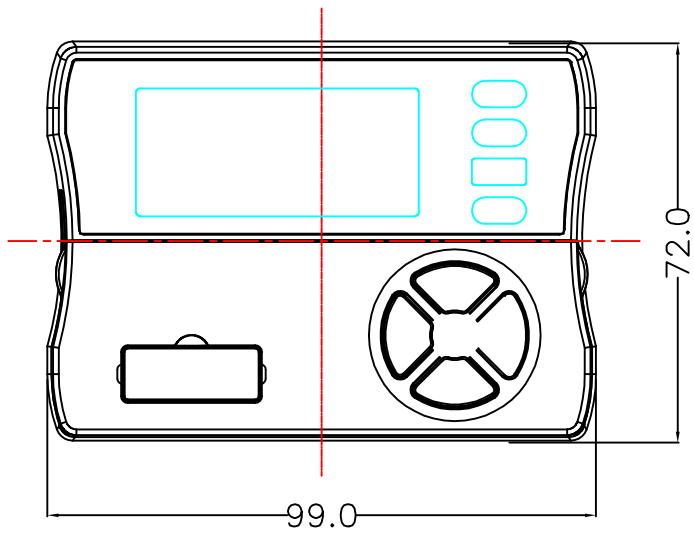

# DSP-CCM-N 관통형 치수도

METER

DSP-AOM-N 단자형 치수도

MCC is seleted by logic key : Meter RUN / C-M is close, open in trip

RCS is seleted by logic key : DCS/sensor RUN / C-R is close, open in trip