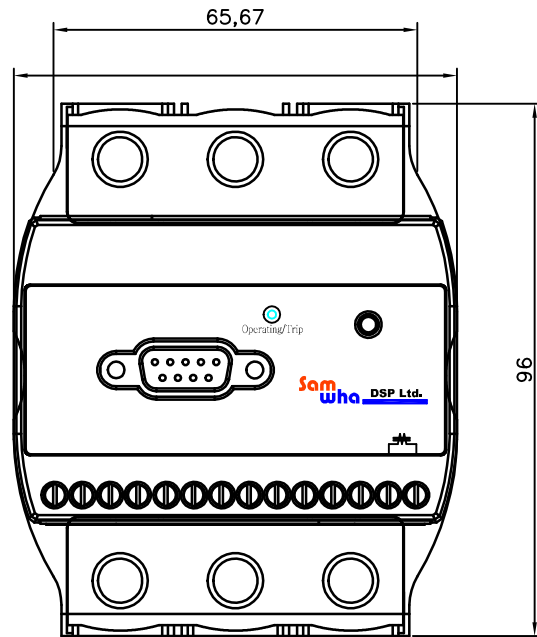

# DSP-CCM-N 관통형 치수도

METER

DSP-AOM-N 단자형 치수도

MCC is seleted by logic key : Meter RUN / C-M is close, open in trip

RCS is seleted by logic key : DCS/sensor RUN / C-R is close, open in trip