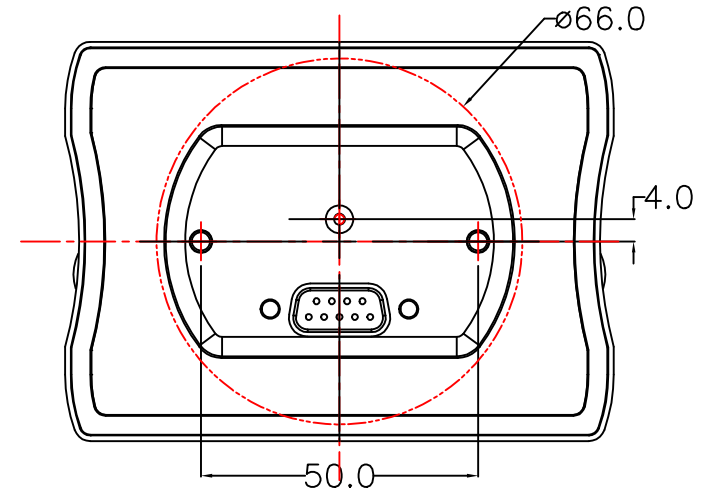

# DSP-CCM-N 관통형 치수도

METER

DSP-AOM-N 단자형 치수도

MCC is seleted by logic key : Meter RUN / C-M is close, open in trip

RCS is seleted by logic key : DCS/sensor RUN / C-R is close, open in trip