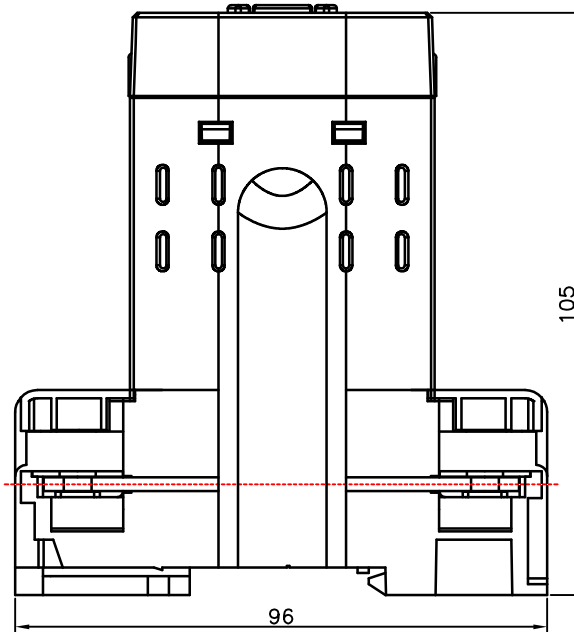

# DSP-CCM-N 관통형 치수도

METER

DSP-AOM-N 단자형 치수도

MCC is seleted by logic key : Meter RUN / C-M is close, open in trip

RCS is seleted by logic key : DCS/sensor RUN / C-R is close, open in trip