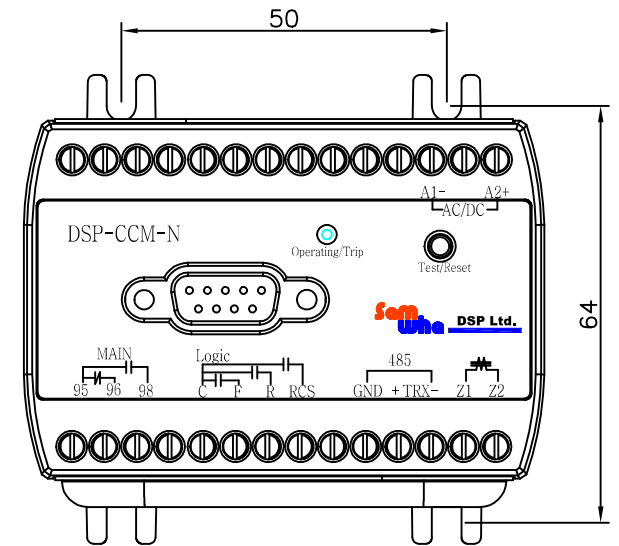

# DSP-CCM-N 관통형 치수도

METER

DSP-AOM-N 단자형 치수도

MCC is seleted by logic key : Meter RUN / C-M is close, open in trip

RCS is seleted by logic key : DCS/sensor RUN / C-R is close, open in trip